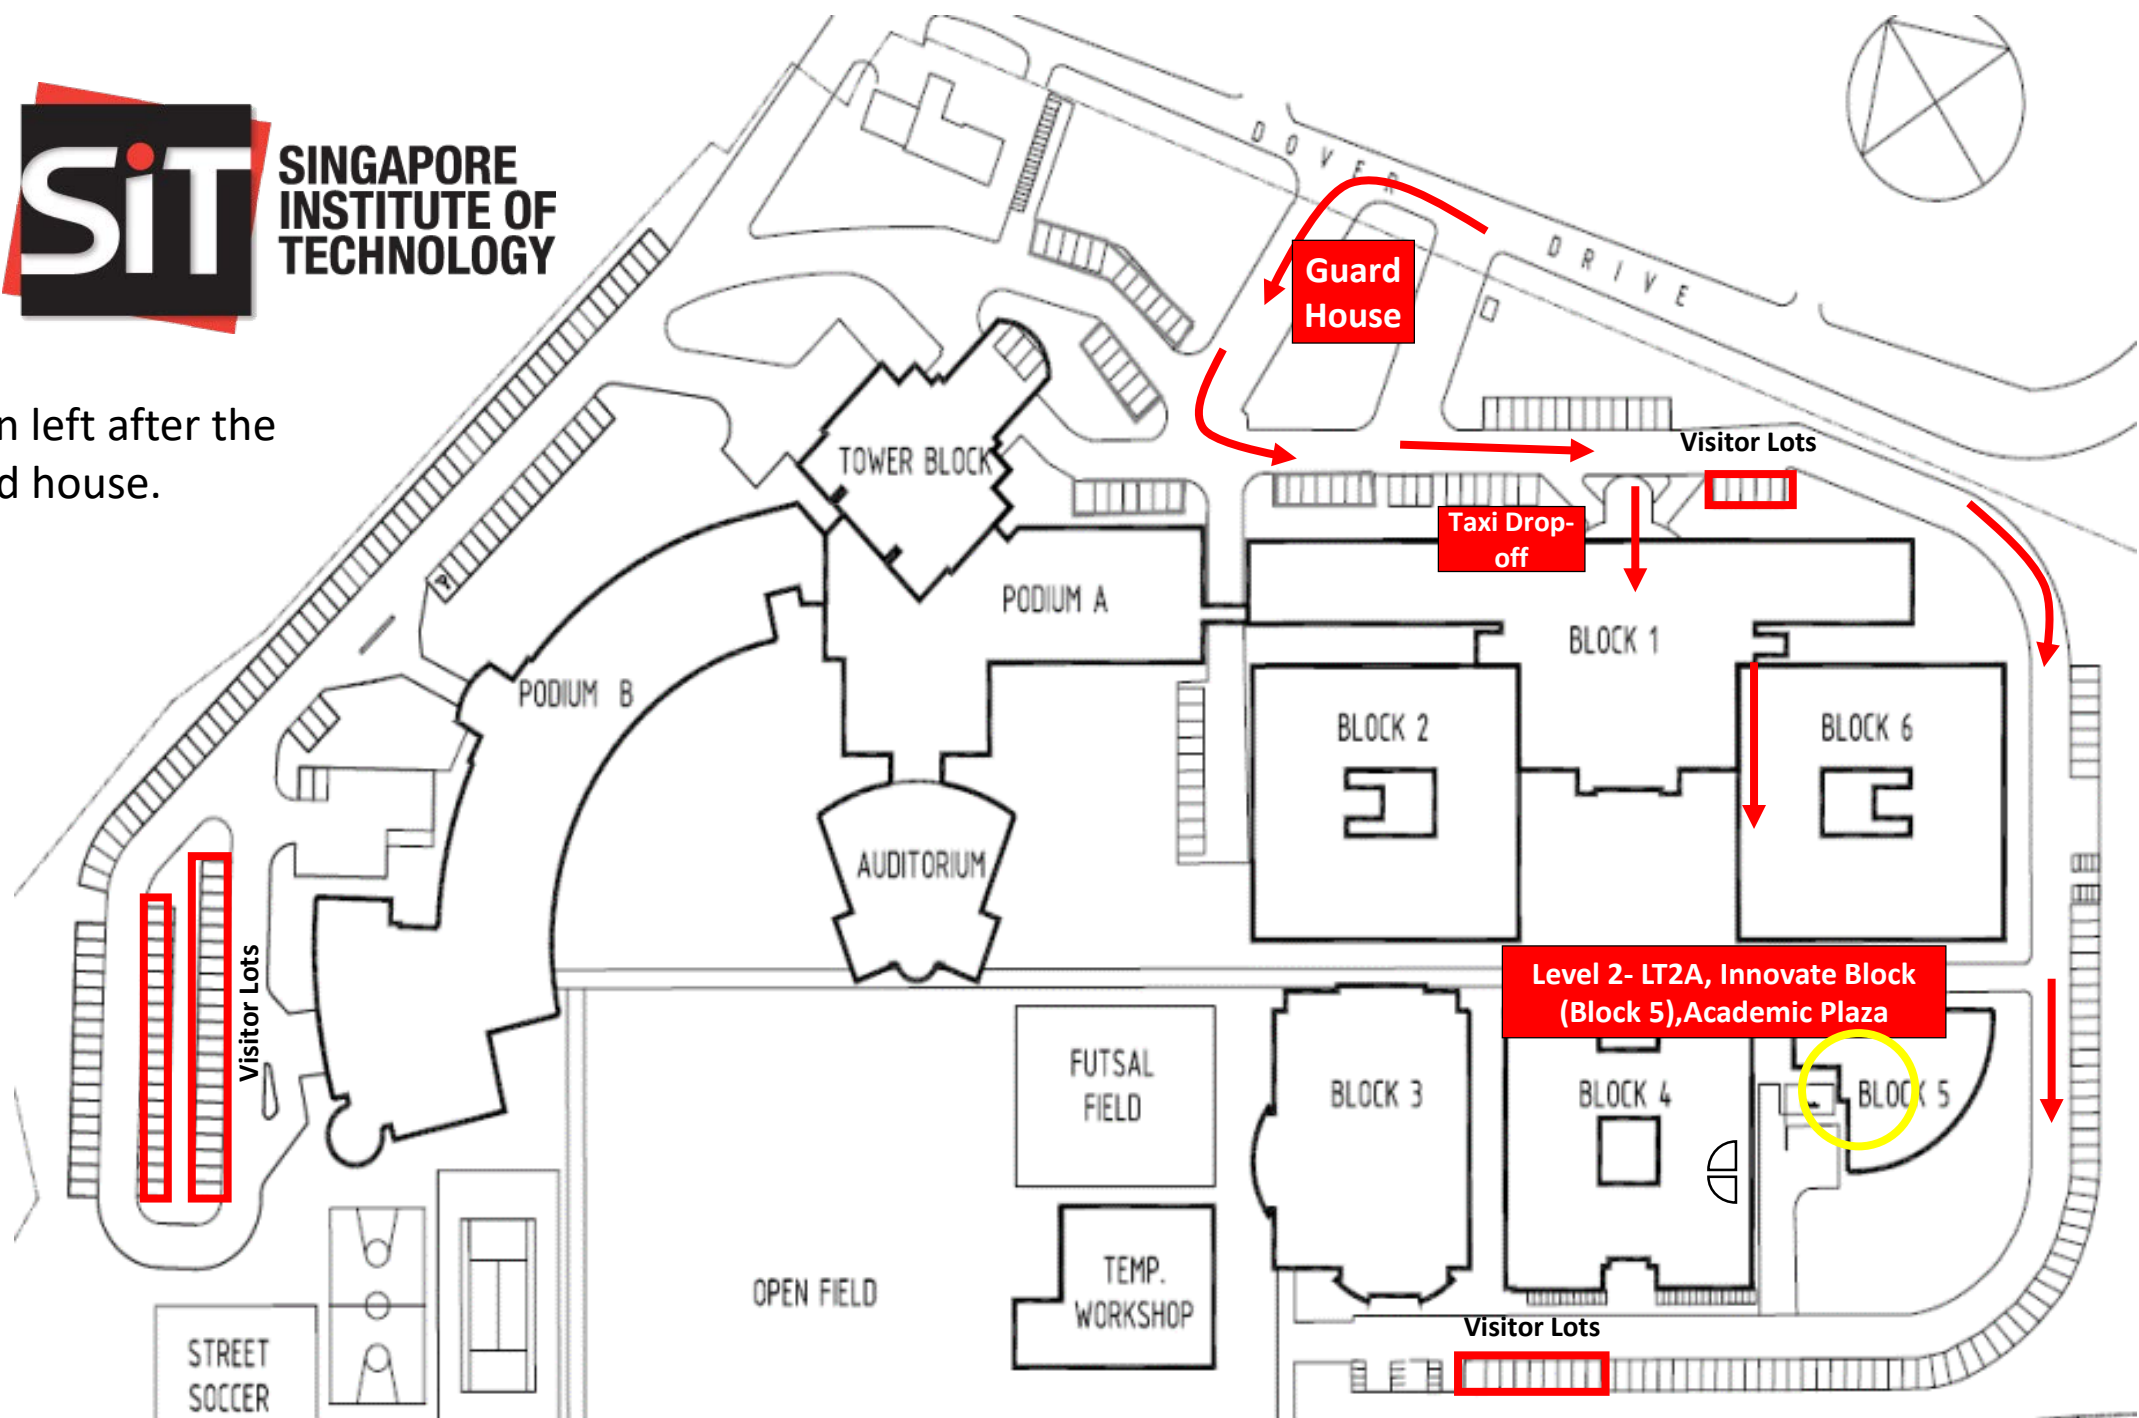

*Turn left after the guard house.

Level 2- LT2A, Innovate Block (Block 5), Academic Plaza

Guard House

Visitor Lots

Taxi Drop-off

Visitor Lots

Visitor Lots

STREET SOCCER

OPTION 3, From ONE North Station (Circle Line)

- | | |
|----|---|
| 1. | Alight at One North station (CC23) |
| 2. | Take Exit 'A' and turn right towards the direction of Dover Road. You will see INSEAD on your right |
| 3. | Cross the 1 st traffic light junction and walk towards the direction of Fairfield Methodist Primary School |
| 4. | At Fairfield Methodist Primary School, you will see Dover Drive across the road |
| 5. | Walk towards Dover Drive where there is a walk-way leading to SIT@Dover |

For 25 October 2017 - Directions for venue ACADEMIC PLAZA, Level 2, LT2A as stated below:

Directions
from main
gate

- Kindly note that the venue is at **ACADEMIC PLAZA** building.
- When you enter our **main gate**, please take a **left turn** and you will reach **ACADEMIC PLAZA lobby** (Below pic – lobby labelled Faculty Hall).

- From the lobby, please **turn right** to take a lift up to **level 2**.

- Once you have reached level 2 and out of the lift, please turn **right** where you see the below picture.

- You will see the above directional sign towards **Innovate Block**.